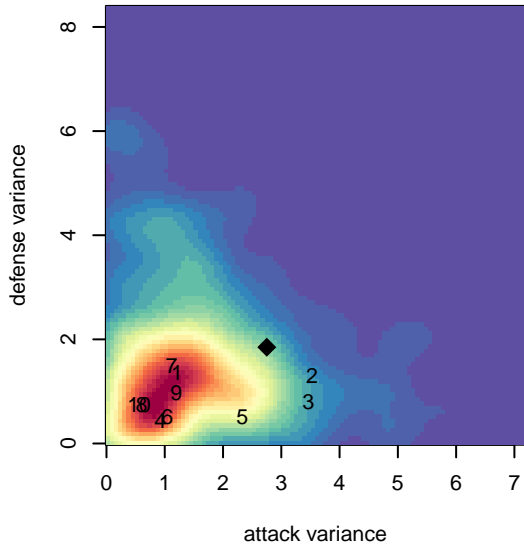

CA Rush B98

, CAS
 B98 total strength=1794
 attack=53.16 defense=18.47
 fall league = SCDL FI1 U19

alt names used:
 CALIFORNIA RUSH 98 (CAS)
 CALIFORNIA RUSH B98/99 ALI (CAS)
 California Rush-LA/SB B98 Rush

Venues played:
 2016 Surf Cup Super Black U19
 2016 Surf Cup Black U19
 2016 SCDL FI1 U19

CA Rush B98
 Dots are actual minus expected GF (blue circles) and GA (red triangles).
 Blue line is smoothed change in attack strength. Red is smoothed change in defense strength.

**attack and defense variance (black dot)
relative to other teams
and top 10 in region**

**attack and defense rating
relative to others at age
and all opponents in last 13 months**

**attack and defense rating
relative to others at age
and all opponents in last 13 months**

Performance relative to 13 month average

Performance relative to 13 month average

Distribution of opponents
 Red = Lose zone, Blue = Win zone, Green = Even
 Black line separates win/lose zones

lot. A=Neither has attack advantage, B=Opponent has both attack and defense advantage, C=Opponent has both attack and defense disadvantage, D=Both have