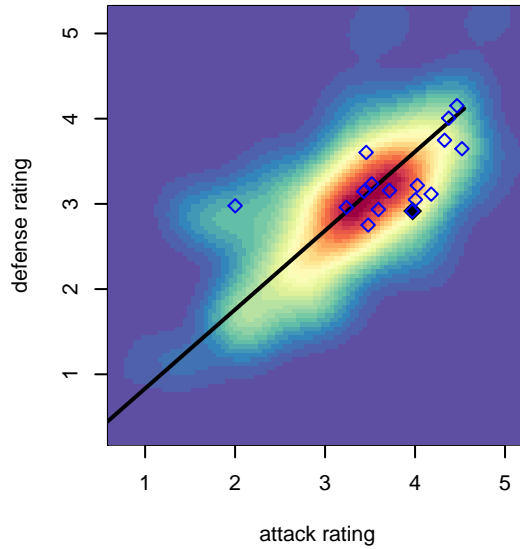

CA Rush B98

, CAS
 B98 total strength=1794
 attack=53.16 defense=18.47
 fall league = SCDL FI1 U19

alt names used:
 CALIFORNIA RUSH 98 (CAS)
 CALIFORNIA RUSH B98/99 ALI (CAS)
 California Rush-LA/SB B98 Rush

Venues played:
 2016 Surf Cup Super Black U19
 2016 Surf Cup Black U19
 2016 SCDL FI1 U19

CA Rush B98
 Dots are actual minus expected GF (blue circles) and GA (red triangles).
 Blue line is smoothed change in attack strength. Red is smoothed change in defense strength.

**attack and defense variance (black dot)
relative to other teams
and top 10 in region**

**attack and defense rating
relative to others at age
and all opponents in last 13 months**

**attack and defense rating
relative to others at age
and all opponents in last 13 months**

Performance relative to 13 month average

Performance relative to 13 month average

Distribution of opponents
 Red = Lose zone, Blue = Win zone, Green = Even
 Black line separates win/lose zones

lot. A=Neither has attack advantage, B=Opponent has both attack and defense advantage, C=Opponent has both attack and defense disadvantage, D=Both have