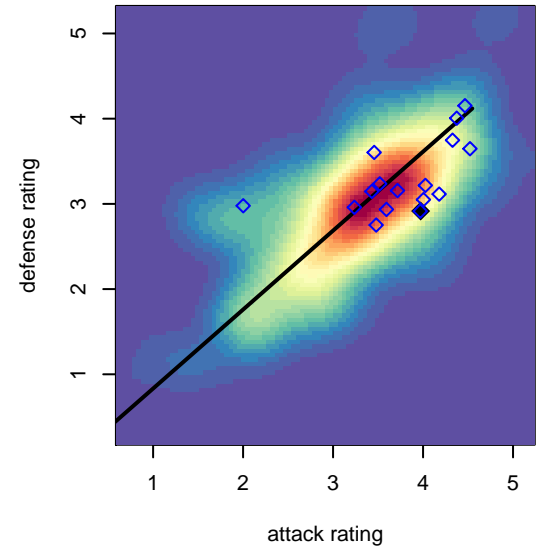

CA Rush B98

, CAS
 B98 total strength=1794
 attack=53.16 defense=18.47
 fall league = SCDL FI1 U19

alt names used:
 CALIFORNIA RUSH 98 (CAS)
 CALIFORNIA RUSH B98/99 ALI (CAS)
 California Rush-LA/SB B98 Rush

Venues played:
 2016 Surf Cup Super Black U19
 2016 Surf Cup Black U19
 2016 SCDL FI1 U19

CA Rush B98
 Dots are actual minus expected GF (blue circles) and GA (red triangles).
 Blue line is smoothed change in attack strength. Red is smoothed change in defense strength.

**attack and defense variance (black dot)
relative to other teams
and top 10 in region**

**attack and defense rating
relative to others at age
and all opponents in last 13 months**

**attack and defense rating
relative to others at age
and all opponents in last 13 months**

Performance relative to 13 month average

Performance relative to 13 month average

Distribution of opponents
 Red = Lose zone, Blue = Win zone, Green = Even
 Black line separates win/lose zones

lot. A=Neither has attack advantage, B=Opponent has both attack and defense advantage, C=Opponent has both attack and defense disadvantage, D=Both have